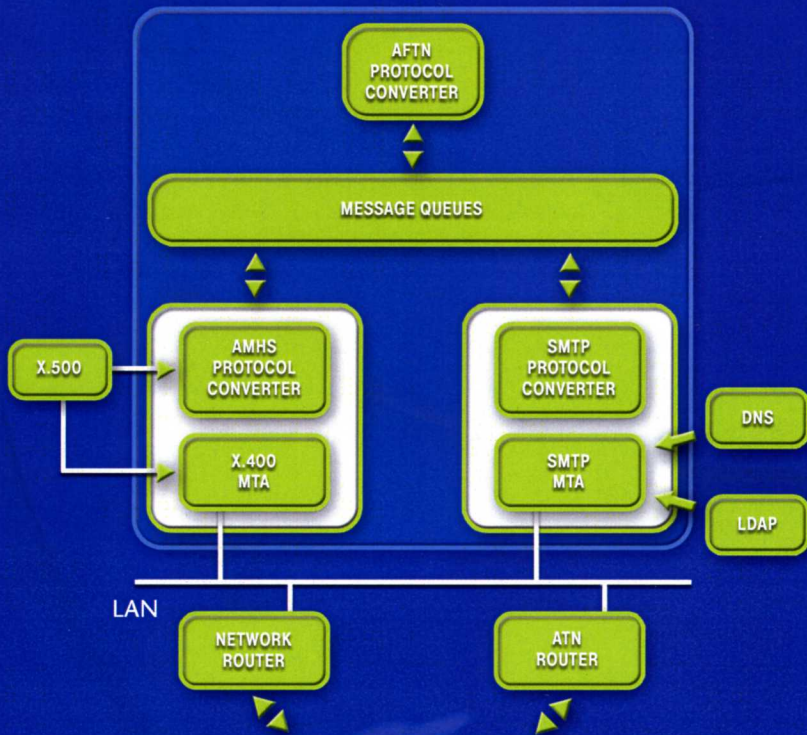

GATE

Making the link from AFTN/CIDIN to AMHS and SMTP message systems

Enabling the move from traditional AFTN/CIDIN protocols to the AMHS or SMTP e-mail environment, Artemis Gate offers the capability of stand alone operation or direct integration into Artemis Switch.

Artemis Gate provides protocol conversion from the AFTN to both AMHS and SMTP via a sophisticated queuing mechanism. Compliance to ICAO Document 9705 and RFC 822 is achieved through the use of integrated X.400 and SMTP Message Transfer Agents.

Artemis Gate Options

Artemis Gate
- Redundant System