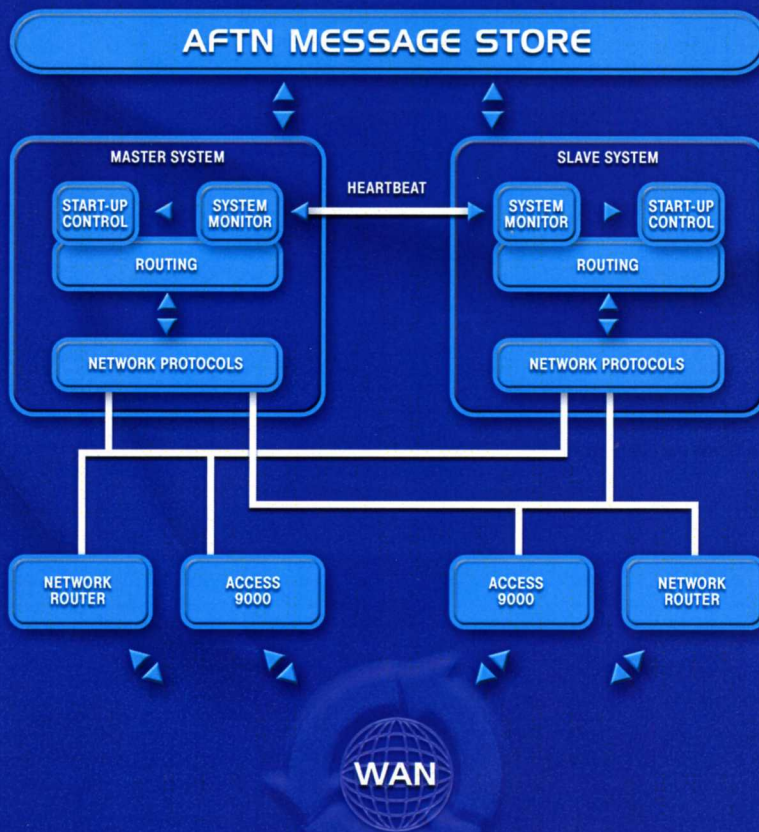

providing
state of the art
communication systems
for the aviation industry

CALL US ON: +44 (0) 1977 700077

OR EMAIL US AT: info@artemiscom.co.uk
VISIT US AT: www.artemis-communications.co.uk